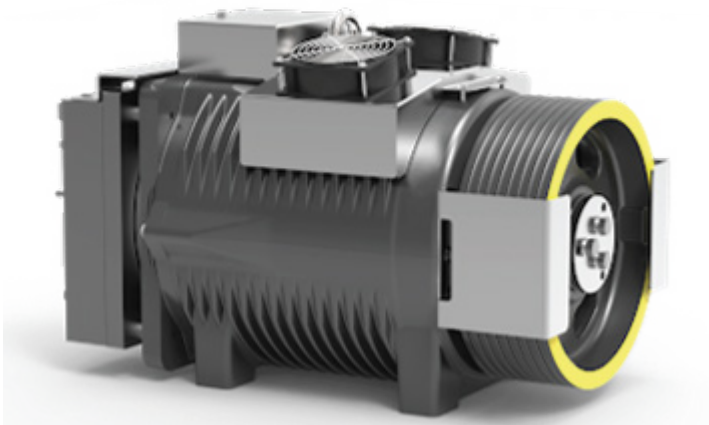

HYDRAULIC ELEVATOR

- Suitable for villas and internal lifts
- Easy installation
- Requires lesser space
- Comparatively lesser maintenance
- Lesser energy consumption
- Neither pit nor overhead required
- EON uses Italian Make GMV hydraulic unit
- EON is the authorised distributors of GMV Hydraulic units across south India

GMV POWER UNIT ITALIAN TECHNOLOGY

TRACTION GEARLESS MACHINE ROOM LESS ELEVATOR

- Doesn't require a dedicated machine room
- Excellent ride comfort
- Low noise level
- EON uses gearless Sicor motor
- Gearless motors consumes comparatively less power
- Suitable for mid rise and high rise buildings
- No floor limit
- Minimum overhead required
- EON provides speeds up to 2.5 m/s

GEARLESS MOTOR ITALIAN TECHNOLOGY

TRACTION GEARED MACHINE ROOM ELEVATOR

- Requires a dedicated machine room
- Motor operated
- Lifted by ropes passing over the pulley
- Faster in operation
- Suitable for mid rise buildings
- Limited Floor travel
- Speeds up to 1.5 m/s
- EON uses Italian make geared Sicor motor