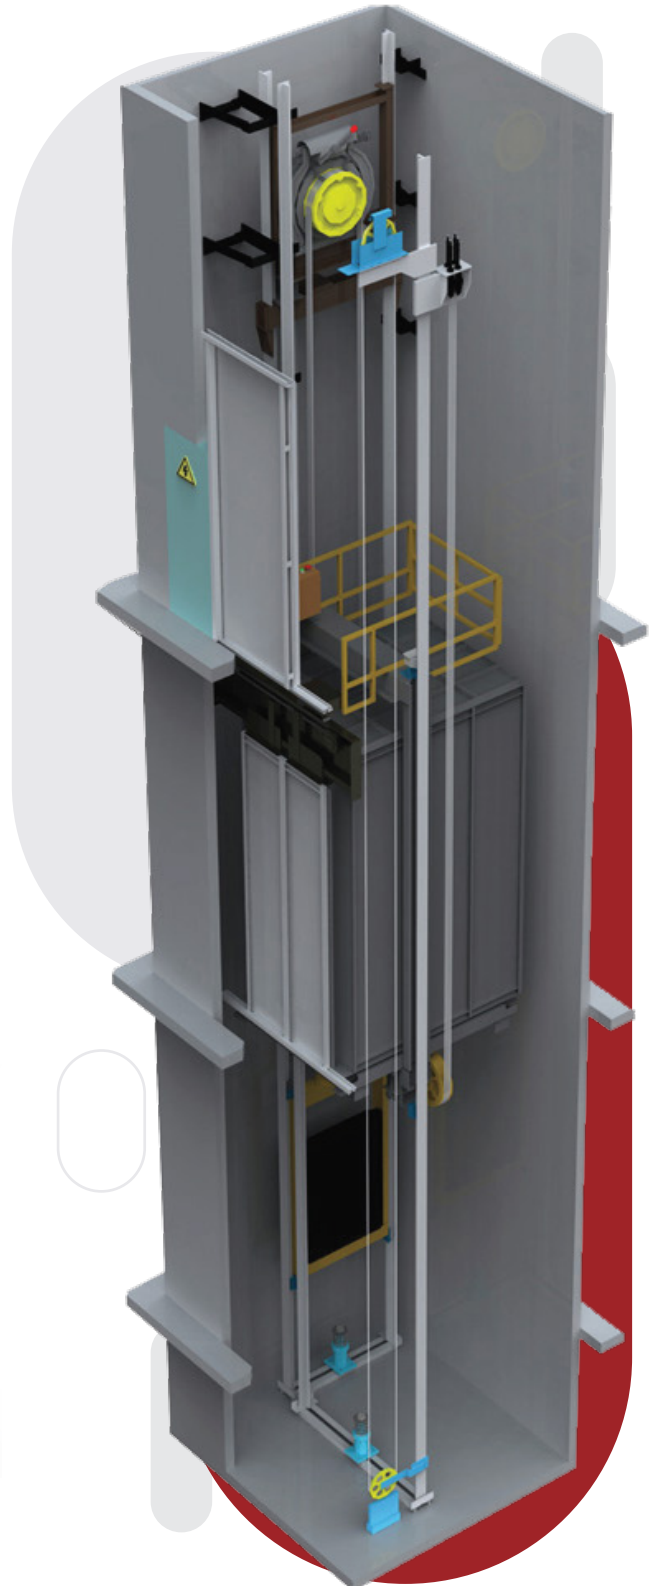

HYDRAULIC ELEVATOR

- Suitable for villas and internal lifts
- Easy installation
- Requires lesser space
- Comparatively lesser maintenance
- Lesser energy consumption
- Neither pit nor overhead required
- EON uses Italian Make GMV hydraulic unit
- EON is the authorised distributors of GMV Hydraulic units across south India

GMV POWER UNIT ITALIAN TECHNOLOGY

TRACTION GEARLESS MACHINE ROOM LESS ELEVATOR

- Doesn't require a dedicated machine room
- Excellent ride comfort
- Low noise level
- EON uses gearless Sicor motor
- Gearless motors consumes comparatively less power
- Suitable for mid rise and high rise buildings
- No floor limit
- Minimum overhead required
- EON provides speeds up to 2.5 m/s

GEARLESS MOTOR ITALIAN TECHNOLOGY

TRACTION GEARED MACHINE ROOM ELEVATOR

- Requires a dedicated machine room
- Motor operated
- Lifted by ropes passing over the pulley
- Faster in operation
- Suitable for mid rise buildings
- Limited Floor travel
- Speeds up to 1.5 m/s
- EON uses Italian make geared Sicor motor