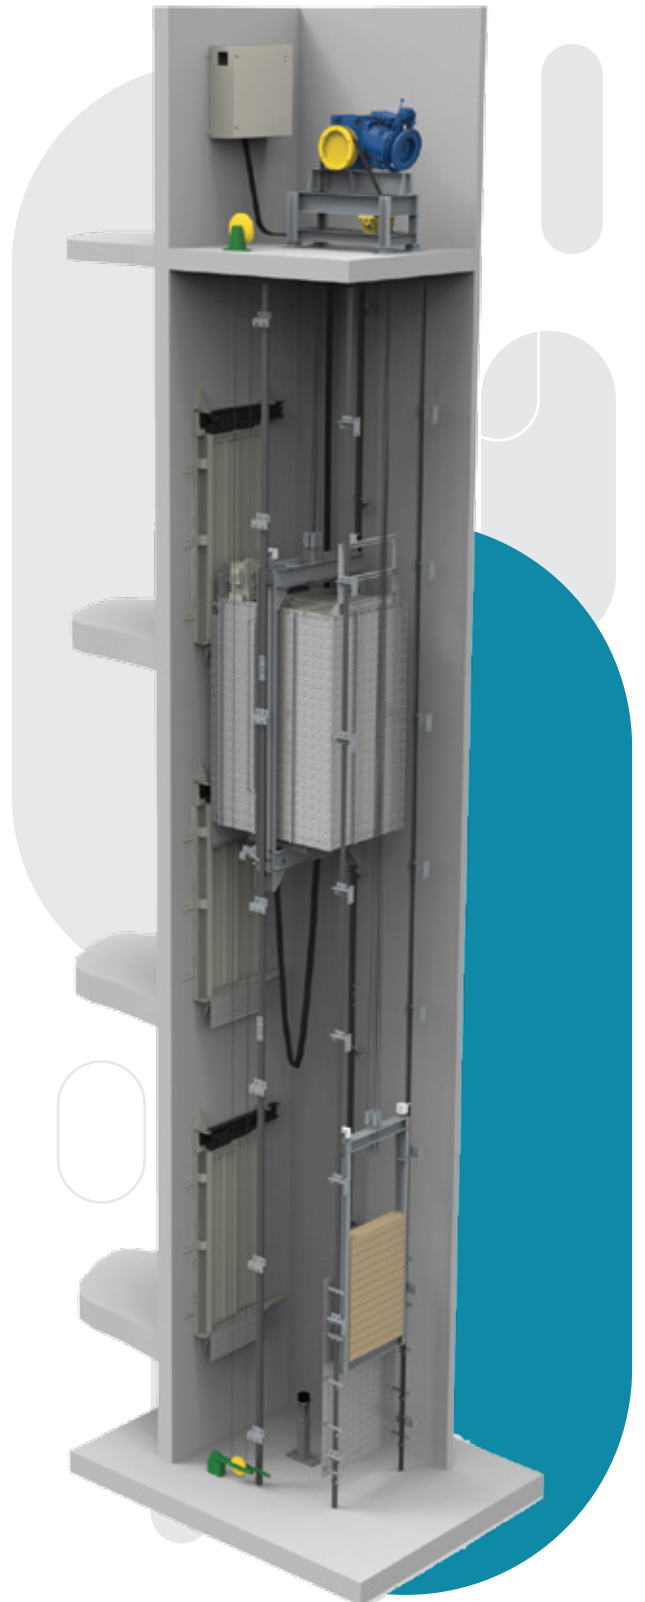

GMV POWER UNIT ITALIAN TECHNOLOGY

TRACTION GEARLESS MACHINE ROOM LESS ELEVATOR

- Doesn't require a dedicated machine room
- Excellent ride comfort
- Low noise level
- EON uses gearless Sicor motor
- Gearless motors consumes comparatively less power
- Suitable for mid rise and high rise buildings
- No floor limit
- Minimum overhead required
- EON provides speeds up to 2.5 m/s

GEARLESS MOTOR ITALIAN TECHNOLOGY

TRACTION GEARED MACHINE ROOM ELEVATOR

- Requires a dedicated machine room
- Motor operated
- Lifted by ropes passing over the pulley
- Faster in operation
- Suitable for mid rise buildings
- Limited Floor travel
- Speeds up to 1.5 m/s
- EON uses Italian make geared Sicor motor

GEARED MOTOR ITALIAN TECHNOLOGY

DOOR DESIGN

MANUAL SWING DOOR WITH SS FRAME

Manual Swing door,
comes with frosted &
clear vision glass

CLEAR VISION FRAMELESS ROSEGOLD GLASS DOOR

Available in centre opening &
Telescopic Opening

White Indirect Light

CUSTOMIZED FALSE CEILING

White Light with
warm white

DESIGN

PUSH BUTTON TYPE COP & LOP

Comes with 7 Segment /
LCD / LED Display

TOUCH PANEL TYPE COP & LOP

Comes with 7 Segment /
LCD / LED Display